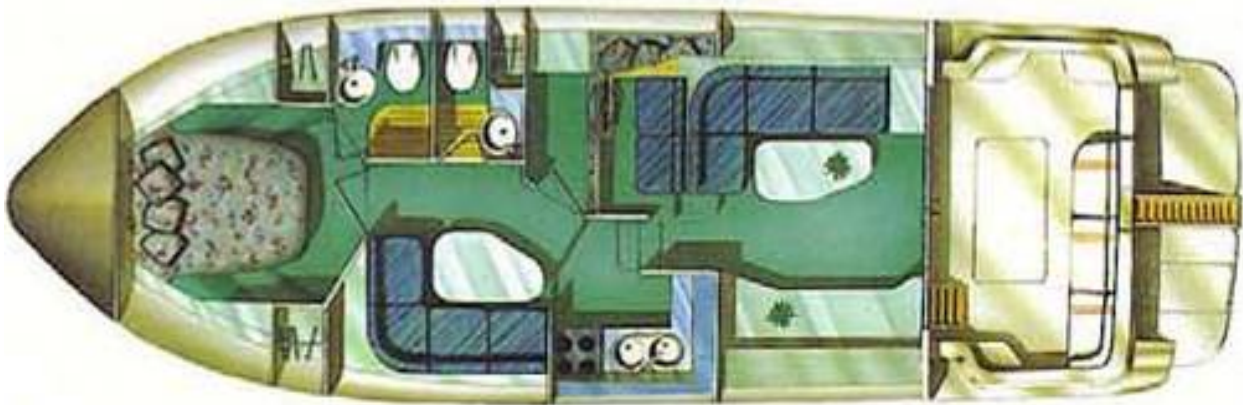

45 SC

SPORTS COUPE

Specification

Model : MD-45 SC
Length : 44ft 6in / 13.56m
Beam : 13ft 9in / 4.20m
Draft : 3ft 3in / 1.00m
Weight : 24,000lbs / 11,000kg
Propulsion : Twin Inboard
Max HP : 2 x 450HP

*All measurements are approximate only