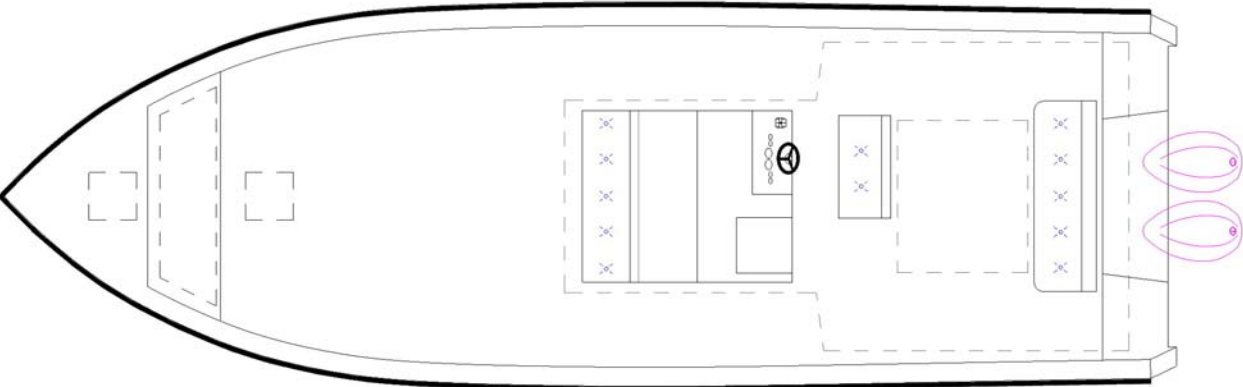

40 CC

CENTER CONSOLE

Side View

Side Profile

Plan View

Specification

- Model : MD-40 CC
- Length : 40ft 0in / 12.20m
- Beam : 12ft 5in / 3.80m
- Draft : 1ft 10in / 0.50m
- Weight : 6,600lbs / 3,000kg
- Propulsion : Twin / Triple OBM
- Max HP : 900HP
- Transom : 30in / 0.76m