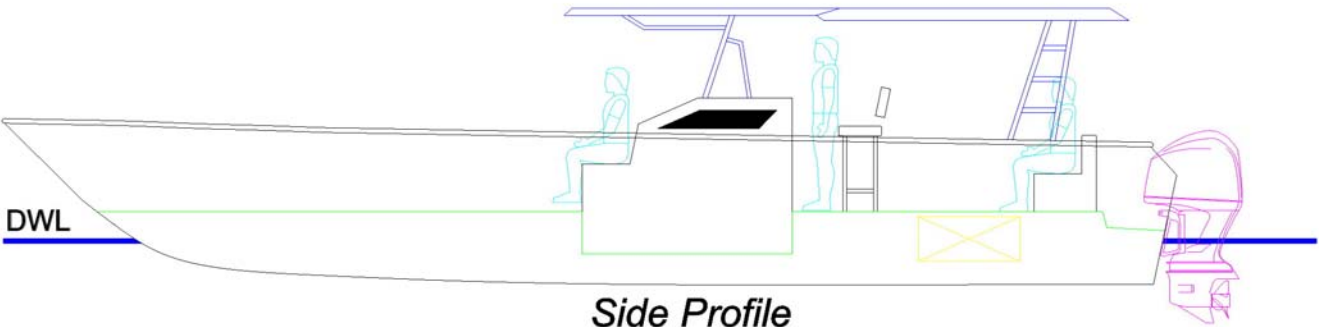

40 CC

CENTER CONSOLE

Side View

Side Profile

Plan View

Specification

- Model : MD-40 CC
- Length : 40ft 0in / 12.20m
- Beam : 12ft 5in / 3.80m
- Draft : 1ft 10in / 0.50m
- Weight : 6,600lbs / 3,000kg
- Propulsion : Twin / Triple OBM
- Max HP : 900HP
- Transom : 30in / 0.76m