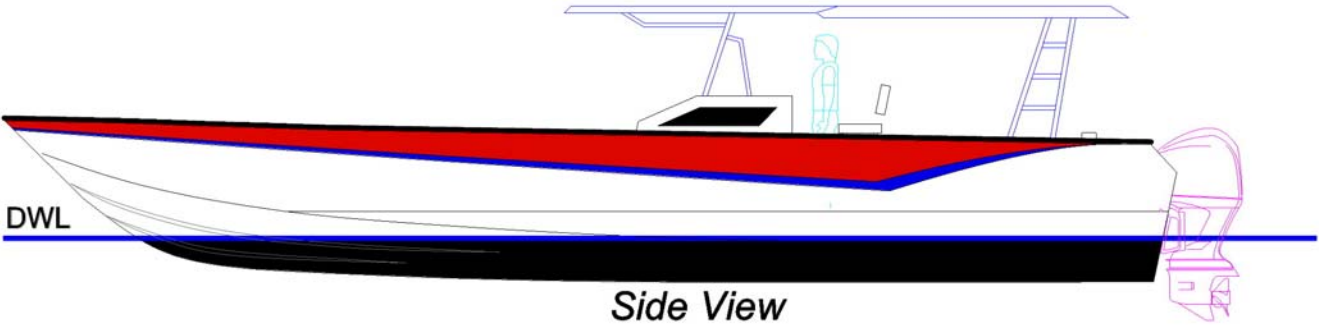

40 CC

CENTER CONSOLE

Side View

Side Profile

Plan View

Specification

- Model : MD-40 CC
- Length : 40ft 0in / 12.20m
- Beam : 12ft 5in / 3.80m
- Draft : 1ft 10in / 0.50m
- Weight : 6,600lbs / 3,000kg
- Propulsion : Twin / Triple OBM
- Max HP : 900HP
- Transom : 30in / 0.76m